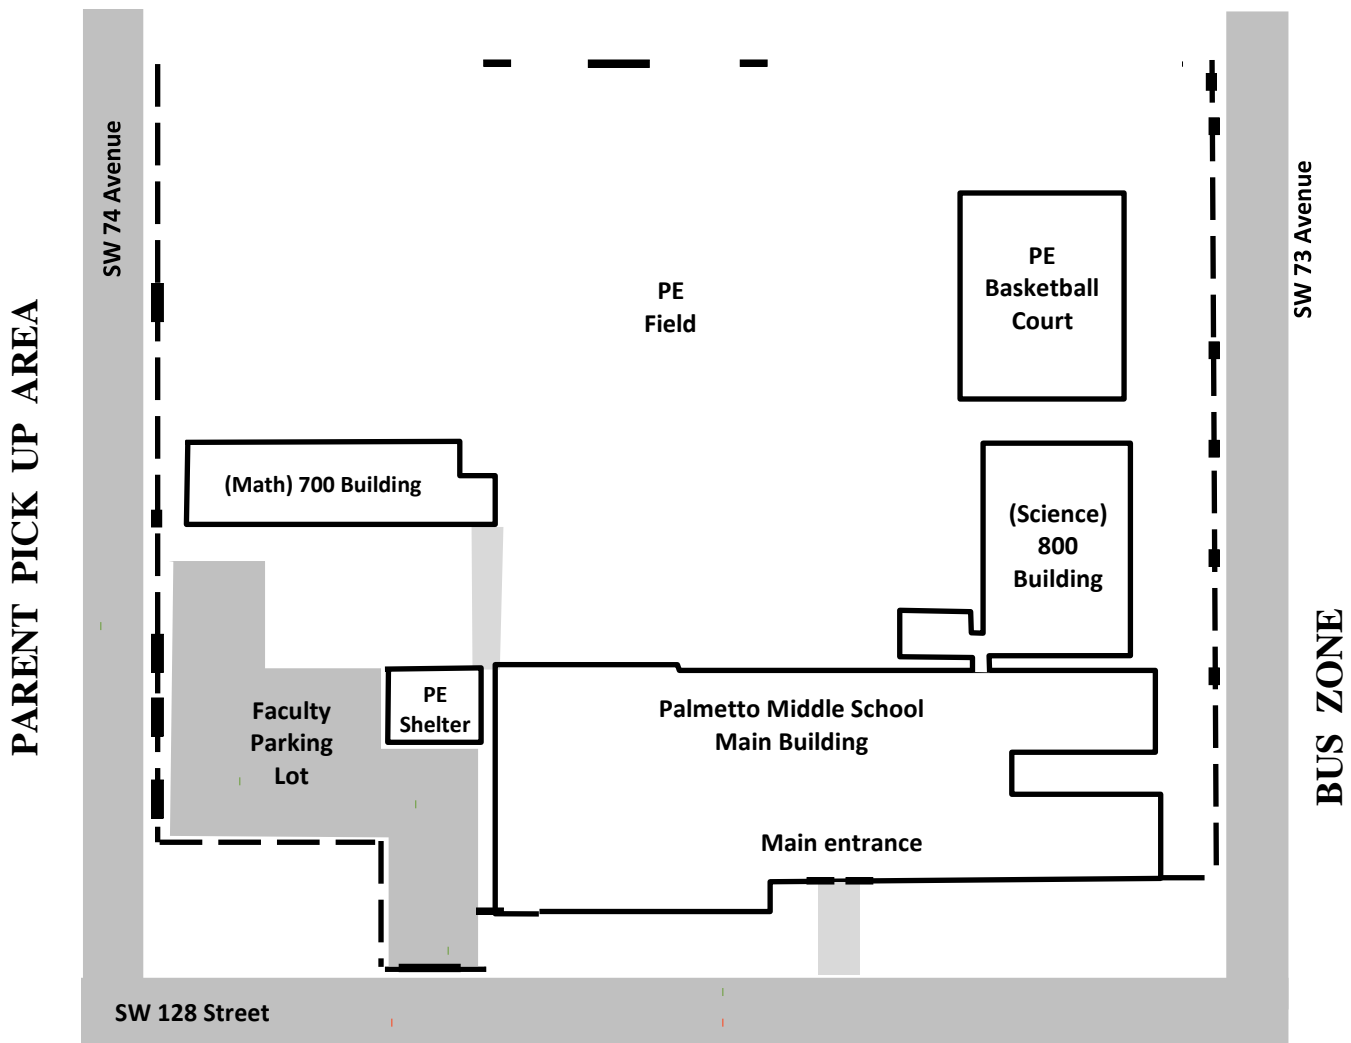

ARRIVAL AND DISMISSAL SAFETY PROCEDURES

Parking: Is available for parents and guests along SW 128 Street and 74th Ave.

Bus Zone: The bus zone is located on 73rd Avenue. There is NO parking allowed in the bus zone during school days from 7:00 – 9:00 a.m. and 1:00 – 4:00 p.m.

Crossing Guard- Crossing 128 street should be done in front of the school with the assistance of the crossing guard.

Courtesy and Consideration: Please be considerate of others and our community neighbors by not blocking faculty parking entrance/exit, driveways, and parking on lawns. Also, student may not be picked up in the faculty parking lot.

PARENT PICK UP AREA