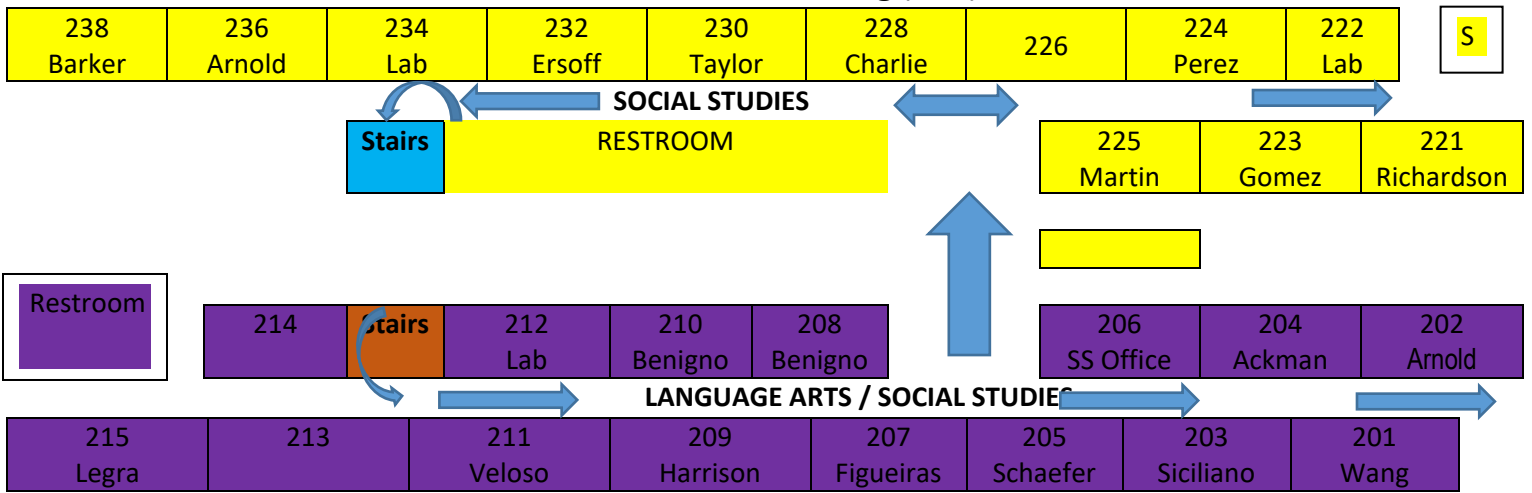

**Palmetto Middle School**  
 7351 SW 128th St  
 Pinecrest, FL 33156

Revised 10.6.2020

**First Floor – Main Building (100)**

**Second Floor – Main Building (200)**

**Math (700) and Science (800) Buildings**