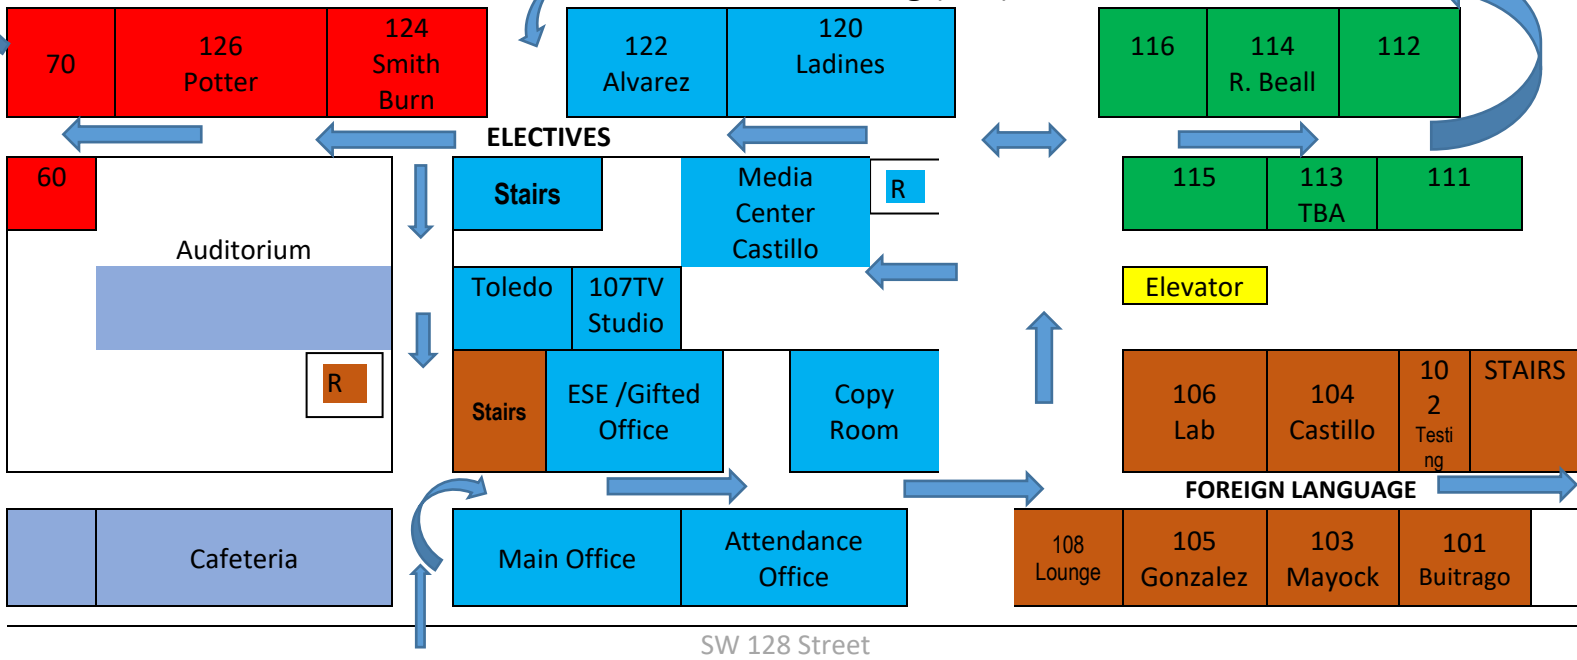

**Palmetto Middle School**  
 7351 SW 128th St  
 Pinecrest, FL 33156

Revised 10.6.2020

**First Floor – Main Building (100)**

**Second Floor – Main Building (200)**

**Math (700) and Science (800) Buildings**